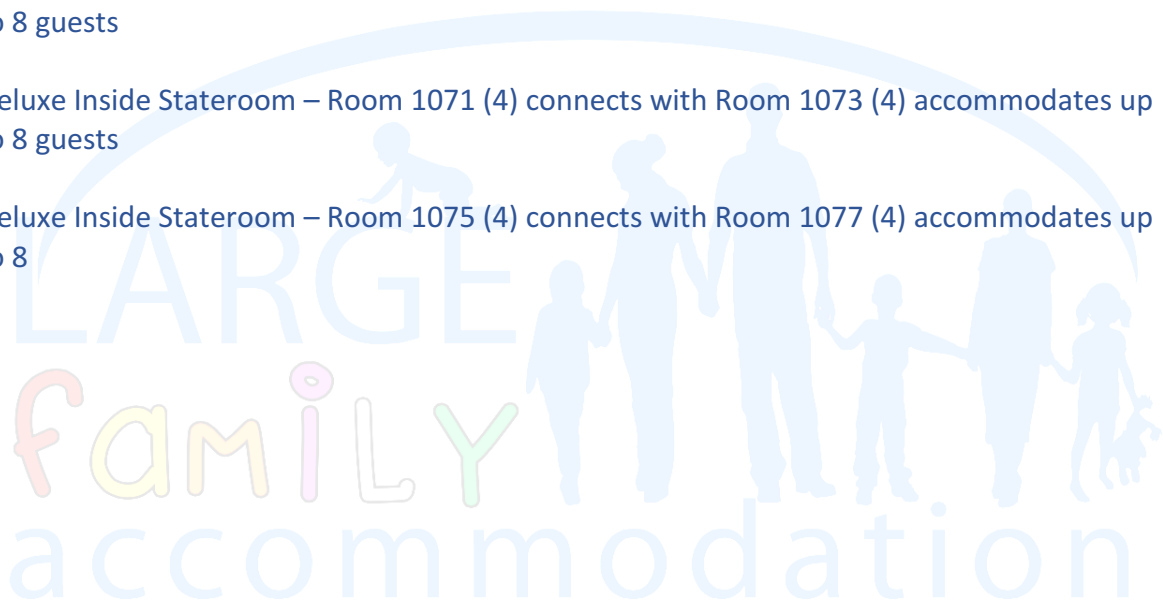

[www.largefamilyaccommodation.com](http://www.largefamilyaccommodation.com)

Disney Cruise Line Fact Sheet

Ship: Disney Wonder

Port: Honolulu, O'ahu

Destination: Hawai'i

Deck 1: sleeps MAX 8 guests

Deck 2: sleeps MAX 8 guests

# DECK 1

Deluxe Oceanview Stateroom – Room 1050 (3 or 4) connects with Room 1052 (3 or 4) accommodates up to 6, 7 or 8 guests

Deluxe Oceanview Stateroom – Room 1066 (3 or 4) connects with Room 1068 (3 or 4) accommodates up to 6, 7 or 8 guests

Deluxe Oceanview Stateroom – Room 1074 (3 or 4) connects with Room 1076 (3 or 4) accommodates up to 6, 7 or 8 guests

Deluxe Inside Stateroom – Room 1051 (4) connects with Room 1053 (4) accommodates up to 8 guests

Deluxe Inside Stateroom – Room 1067 (4) connects with Room 1069 (4) accommodates up to 8 guests

Deluxe Inside Stateroom – Room 1071 (4) connects with Room 1073 (4) accommodates up to 8 guests

Deluxe Inside Stateroom – Room 1075 (4) connects with Room 1077 (4) accommodates up to 8