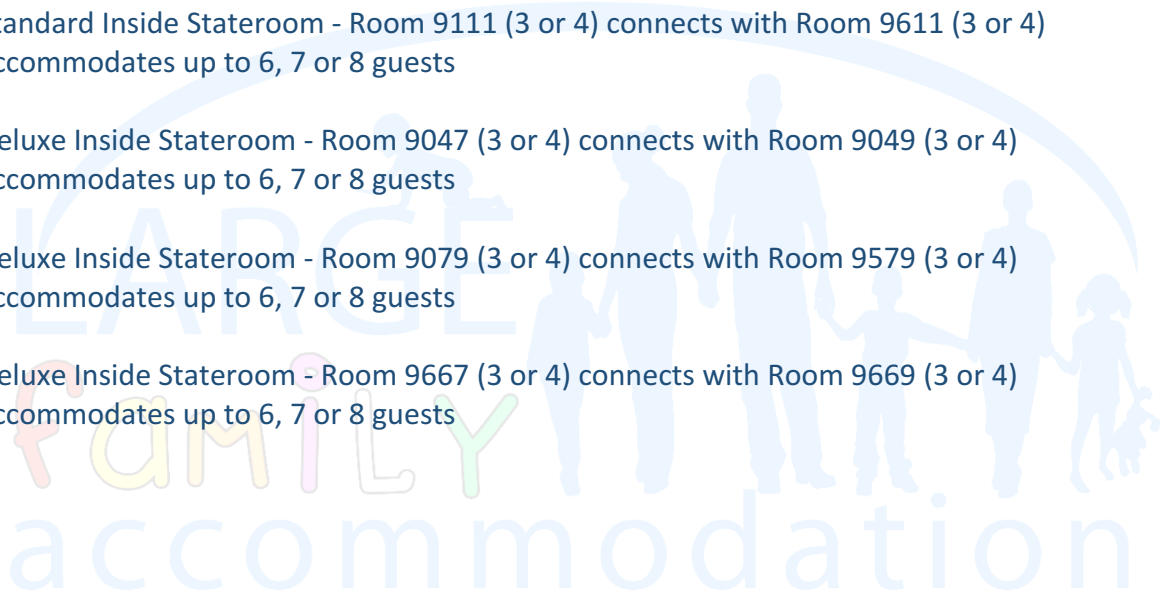

Standard Inside Stateroom - Room 9043 (3 or 4) connects with Room 9045 (3 or 4) accommodates up to 6, 7 or 8 guests

Standard Inside Stateroom - Room 9055 (3 or 4) connects with Room 9057 (3 or 4) accommodates up to 6, 7 or 8 guests

Standard Inside Stateroom - Room 9077 (3 or 4) connects with Room 9577 (3 or 4) accommodates up to 6, 7 or 8 guests

Standard Inside Stateroom - Room 9087 (3 or 4) connects with Room 9587 (3 or 4) accommodates up to 6, 7 or 8 guests

Standard Inside Stateroom - Room 9103 (3 or 4) connects with Room 9603 (3 or 4) accommodates up to 6, 7 or 8 guests

Standard Inside Stateroom - Room 9111 (3 or 4) connects with Room 9611 (3 or 4) accommodates up to 6, 7 or 8 guests

Deluxe Inside Stateroom - Room 9047 (3 or 4) connects with Room 9049 (3 or 4) accommodates up to 6, 7 or 8 guests

Deluxe Inside Stateroom - Room 9079 (3 or 4) connects with Room 9579 (3 or 4) accommodates up to 6, 7 or 8 guests

Deluxe Inside Stateroom - Room 9667 (3 or 4) connects with Room 9669 (3 or 4) accommodates up to 6, 7 or 8 guests