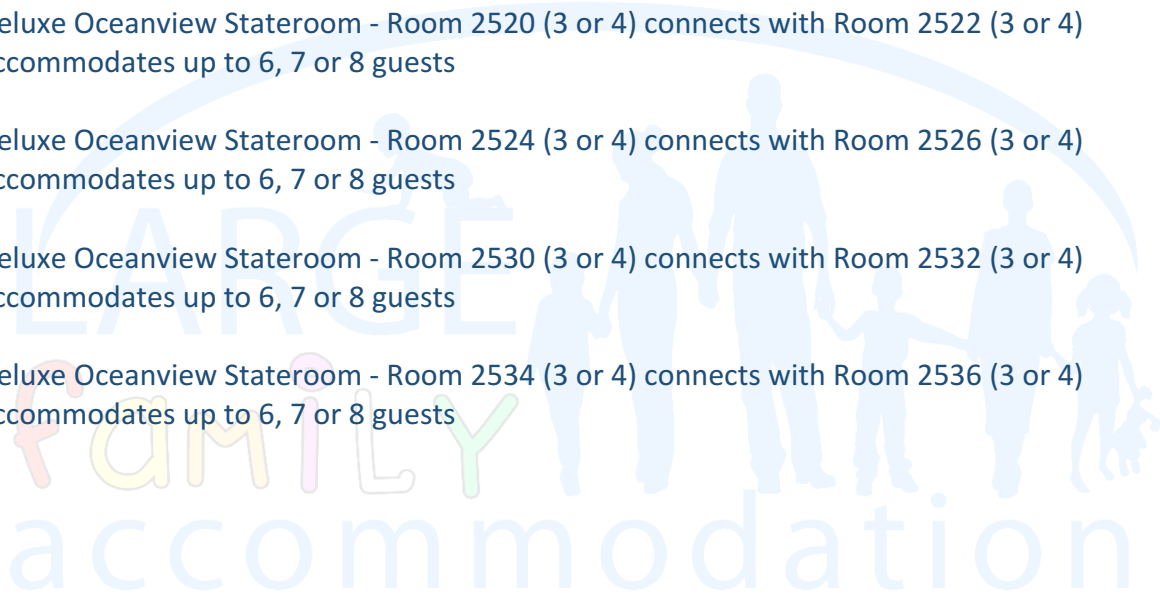

Deluxe Oceanview Stateroom - Room 2034 (3 or 4) connects with Room 2036 (3 or 4) accommodates up to 6, 7 or 8 guests

Deluxe Oceanview Stateroom - Room 2500 (3 or 4) connects with Room 2502 (3 or 4) accommodates up to 6, 7 or 8 guests

Deluxe Oceanview Stateroom - Room 2504 (3 or 4) connects with Room 2506 (3 or 4) accommodates up to 6, 7 or 8 guests

Deluxe Oceanview Stateroom - Room 2512 (3 or 4) connects with Room 2514 (3 or 4) accommodates up to 6, 7 or 8 guests

Deluxe Oceanview Stateroom - Room 2516 (3 or 4) connects with Room 2518 (3 or 4) accommodates up to 6, 7 or 8 guests

Deluxe Oceanview Stateroom - Room 2520 (3 or 4) connects with Room 2522 (3 or 4) accommodates up to 6, 7 or 8 guests

Deluxe Oceanview Stateroom - Room 2524 (3 or 4) connects with Room 2526 (3 or 4) accommodates up to 6, 7 or 8 guests

Deluxe Oceanview Stateroom - Room 2530 (3 or 4) connects with Room 2532 (3 or 4) accommodates up to 6, 7 or 8 guests

Deluxe Oceanview Stateroom - Room 2534 (3 or 4) connects with Room 2536 (3 or 4) accommodates up to 6, 7 or 8 guests